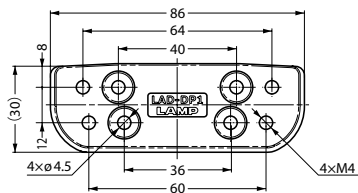

SPACER

LAD-DP

Item No.	Material	Color	Door t1	Door Thickness	Box(pcs)
LAD-DP1	POM	Gray	18 (3/4")	25~35(1"~1-3/8")	50
LAD-DP2			25 (1")	30~40(1-3/16"~1-9/16")	50