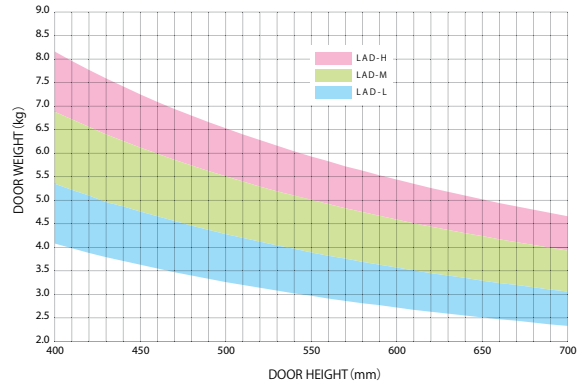

LIFT ASSIST DAMPER

LID SUPPORTS

SOFT-DOWN STAY

- For counters with Piano hinges or recessed hinges.
- Soft closes and lift assists when opening.
- Successfully passed 100,000 open/close private cycle test.
- Can be retrofitted.
- Easy installation with template.
- Optional bracket: LAD-DP for over 25mm door thickness
LAD-BKT undermount bracket

WARNING

- Door stop required for open and close position.

Item No.	Material	Finish	Torque (kgf cm)	Door Thickness	Box(pcs)	Carton(pcs)
LAD-L	ABS/POM/Steel	Off White/Zinc/Nickel Chrome	81.6~107.1 (70.8~92.9 lbs.in)	15~25(3/5"~1")	1	20
LAD-M			107.1~137.7(92.9~119.5 lbs.in)			
LAD-H			137.7~163.2(119.5~141.6 lbs.in)			