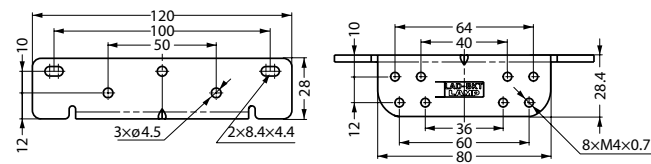

SPACER

LAD-DP

Item No.	Material	Color	Door t1	Door Thickness	Box(pcs)
LAD-DP1	POM	Gray	18 (3/4")	25~35(1"~1-3/8")	50
LAD-DP2			25 (1")	30~40(1-3/16"~1-9/16")	50

UNDERMOUNT BRACKET

LAD-BKT

Item No.	Material	Finish	Box(pcs)	Carton(pcs)
LAD-BKT	Steel	Nickel	20	100