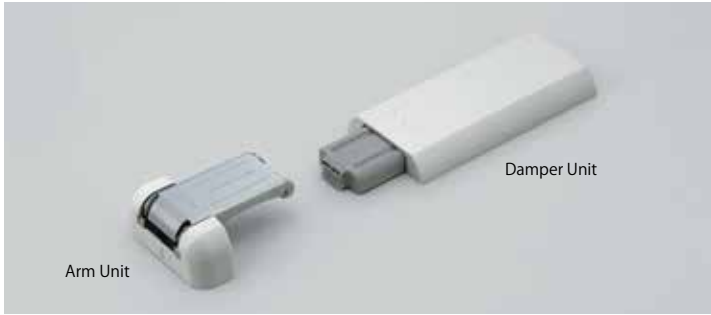

LIFT ASSIST DAMPER

LID SUPPORTS

SOFT-DOWN STAY

- For counters with Piano hinges or recessed hinges.
- Soft closes and lift assists when opening.
- Successfully passed 100,000 open/close private cycle test.
- Can be retrofitted.
- Easy installation with template.
- Optional bracket: LAD-DP for over 25mm door thickness
LAD-BKT undermount bracket

WARNING

- Door stop required for open and close position.

Item No.	Material	Finish	Torque (kgf cm)	Door Thickness	Box(pcs)	Carton(pcs)
LAD-L	ABS/POM/Steel	Off White/Zinc/Nickel Chrome	81.6~107.1 (70.8~92.9 lbs.in)	15~25(3/5"~1")	1	20
LAD-M			107.1~137.7(92.9~119.5 lbs.in)			
LAD-H			137.7~163.2(119.5~141.6 lbs.in)			