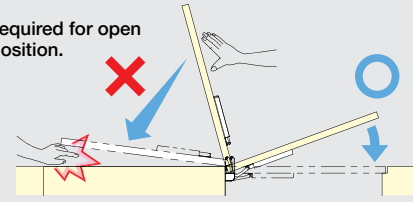

WARNING

- Door stop required for open and close position.

Item No.	Material	Finish	Torque (kgf cm)	Door Thickness	Box(pcs)	Carton(pcs)
LAD-L	ABS/POM/Steel	Off White/Zinc/Nickel Chrome	81.6~107.1 (70.8~92.9 lbs.in)	15~25(3/5"~1")	1	20
LAD-M			107.1~137.7(92.9~119.5 lbs.in)			
LAD-H			137.7~163.2(119.5~141.6 lbs.in)