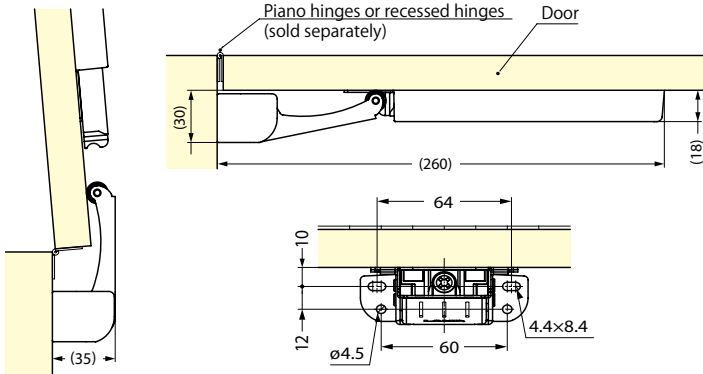

LIFT ASSIST DAMPER

LID SUPPORTS

SOFT-DOWN STAY

- For counters with Piano hinges or recessed hinges.
- Soft closes and lift assists when opening.
- Successfully passed 100,000 open/close private cycle test.
- Can be retrofitted.
- Easy installation with template.
- Optional bracket: LAD-DP for over 25mm door thickness
LAD-BKT undermount bracket

WARNING

- Door stop required for open and close position.

Item No.	Material	Finish	Torque (kgf cm)	Door Thickness	Box(pcs)	Carton(pcs)
LAD-L	ABS/POM/Steel	Off White/Zinc/Nickel Chrome	81.6~107.1 (70.8~92.9 lbs.in)	15~25(3/5"~1")	1	20
LAD-M			107.1~137.7(92.9~119.5 lbs.in)			
LAD-H			137.7~163.2(119.5~141.6 lbs.in)			

SPACER

LAD-DP

Item No.	Material	Color	Door t1	Door Thickness	Box(pcs)
LAD-DP1	POM	Gray	18 (3/4")	25~35(1"~1-3/8")	50
LAD-DP2			25 (1")	30~40(1-3/16"~1-9/16")	50

UNDERMOUNT BRACKET

LAD-BKT

Item No.	Material	Finish	Box(pcs)	Carton(pcs)
LAD-BKT	Steel	Nickel	20	100