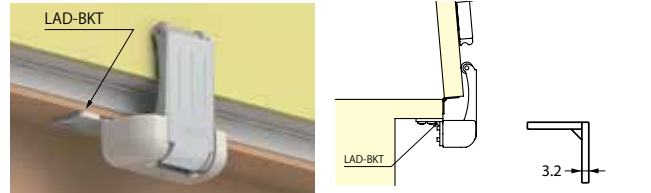

UNDERMOUNT BRACKET

LAD-BKT

Item No.	Material	Finish	Box(pcs)	Carton(pcs)
LAD-BKT	Steel	Nickel	20	100