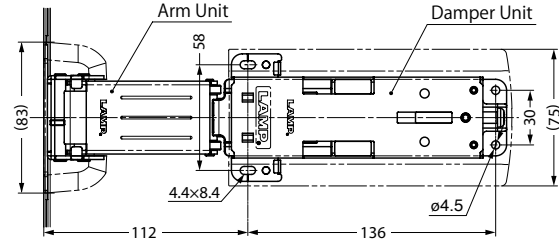

WARNING

- Door stop required for open and close position.

Item No.	Material	Finish	Torque (kgf cm)	Door Thickness	Box(pcs)	Carton(pcs)
LAD-L	ABS/POM/Steel	Off White/Zinc/Nickel Chrome	81.6~107.1 (70.8~92.9 lbs.in)	15~25(3/5"~1")	1	20
LAD-M			107.1~137.7(92.9~119.5 lbs.in)			
LAD-H			137.7~163.2(119.5~141.6 lbs.in)			